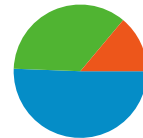

- **Search Engines**
  295.00 (50.60%)
- **Direct Traffic**
  207.00 (35.51%)
- **Referring Sites**
  81.00 (13.89%)

Top Traffic Sources

Sources	Visits	% visits
google (organic)	256	43.91%
(direct) ((none))	207	35.51%
bing (organic)	19	3.26%
yahoo (organic)	18	3.09%
elhs.org (referral)	14	2.40%

Keywords	Visits	% visits
htlc-wa.org	63	21.36%
holy trinity lutheran school des	29	9.83%
holy trinity school	19	6.44%
holy trinity lutheran church des	15	5.08%
holy trinity school des moines,	15	5.08%