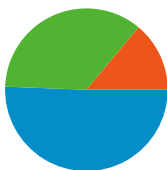

**Site Usage**

 **583** Visits

 **35.16%** Bounce Rate

 **2,244** Pageviews

 **00:02:22** Avg. Time on Site

 **3.85** Pages/Visit

 **36.54%** % New Visits

**Visitors Overview**

**Visitors**  
**279**

**Map Overlay world**

**Traffic Sources Overview**

- **Search Engines**  
295.00 (50.60%)
- **Direct Traffic**  
207.00 (35.51%)
- **Referring Sites**  
81.00 (13.89%)

**Content Overview**

**583 visits came from 6 countries/territories**

Site Usage

<b>Visits</b> <b>583</b> % of Site Total: 100.00%	<b>Pages/Visit</b> <b>3.85</b> Site Avg: 3.85 (0.00%)	<b>Avg. Time on Site</b> <b>00:02:22</b> Site Avg: 00:02:22 (0.00%)	<b>% New Visits</b> <b>36.54%</b> Site Avg: 36.54% (0.00%)	<b>Bounce Rate</b> <b>35.16%</b> Site Avg: 35.16% (0.00%)	
Country/Territory	Visits	Pages/Visit	Avg. Time on Site	% New Visits	Bounce Rate
United States	561	3.86	00:02:18	34.94%	34.40%
South Korea	14	4.71	00:05:56	71.43%	57.14%
India	5	1.80	00:00:42	80.00%	40.00%
Australia	1	1.00	00:00:00	100.00%	100.00%
Ghana	1	1.00	00:00:00	100.00%	100.00%
(not set)	1	2.00	00:01:24	100.00%	0.00%
1 - 6 of 6					

**Pages on this site were viewed a total of 2,244 times**

 **2,244** Pageviews

 **1,578** Unique Views

 **35.16%** Bounce Rate