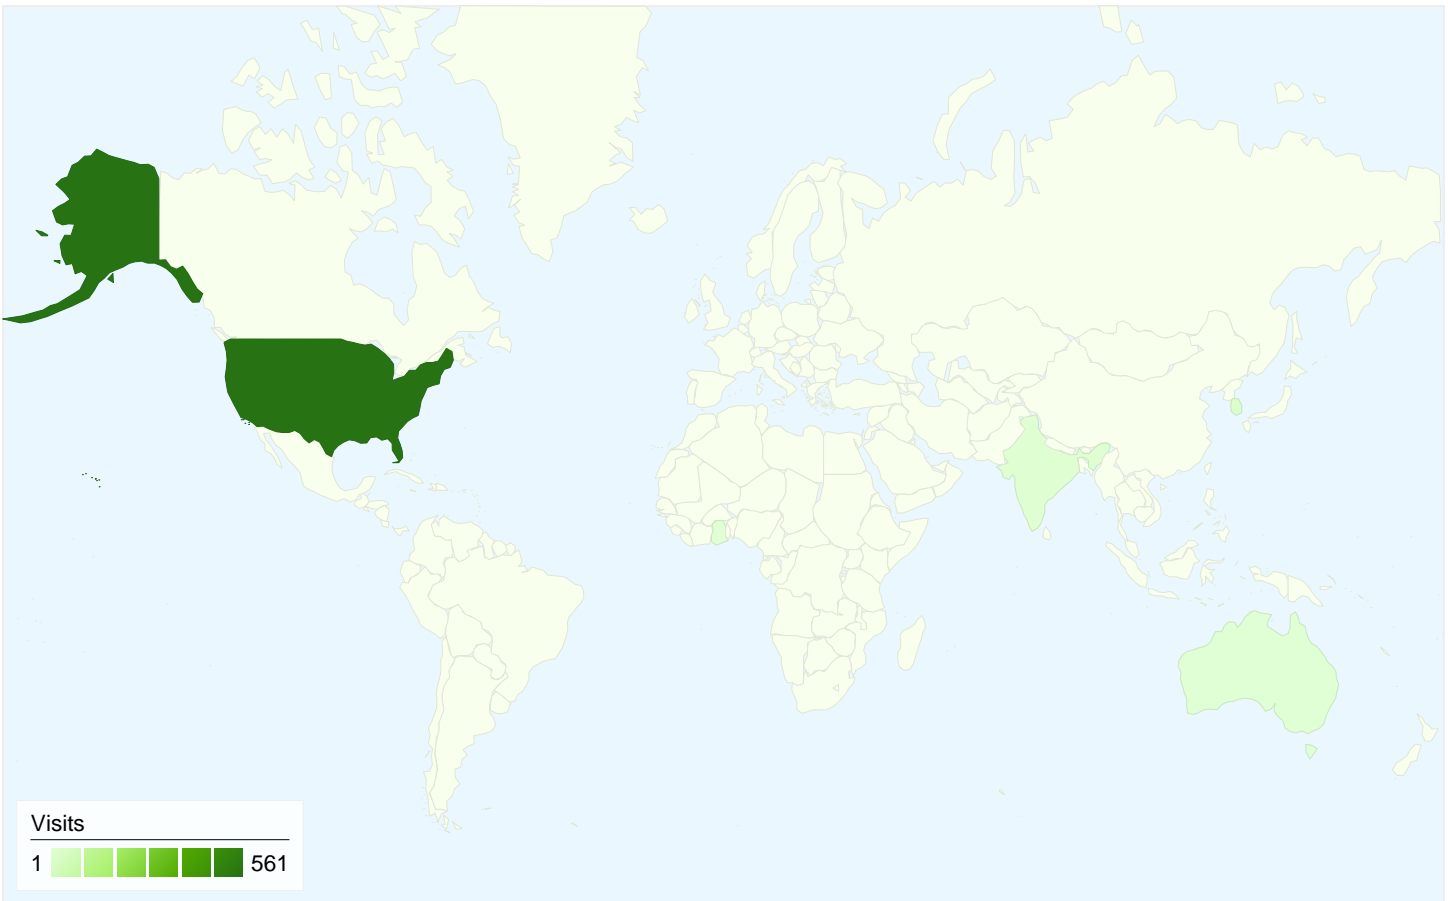

**Visitors**  
**279**

**Map Overlay world**

**Traffic Sources Overview**

- **Search Engines**  
295.00 (50.60%)
- **Direct Traffic**  
207.00 (35.51%)
- **Referring Sites**  
81.00 (13.89%)

**Content Overview**

**All traffic sources sent a total of 583 visits**

-  **35.51% Direct Traffic**
-  **13.89% Referring Sites**
-  **50.60% Search Engines**

- **Search Engines**  
295.00 (50.60%)
- **Direct Traffic**  
207.00 (35.51%)
- **Referring Sites**  
81.00 (13.89%)

**583 visits came from 6 countries/territories**

Site Usage

<b>Visits</b> <b>583</b> % of Site Total: 100.00%	<b>Pages/Visit</b> <b>3.85</b> Site Avg: 3.85 (0.00%)	<b>Avg. Time on Site</b> <b>00:02:22</b> Site Avg: 00:02:22 (0.00%)	<b>% New Visits</b> <b>36.54%</b> Site Avg: 36.54% (0.00%)	<b>Bounce Rate</b> <b>35.16%</b> Site Avg: 35.16% (0.00%)	
Country/Territory	Visits	Pages/Visit	Avg. Time on Site	% New Visits	Bounce Rate
United States	561	3.86	00:02:18	34.94%	34.40%
South Korea	14	4.71	00:05:56	71.43%	57.14%
India	5	1.80	00:00:42	80.00%	40.00%
Australia	1	1.00	00:00:00	100.00%	100.00%
Ghana	1	1.00	00:00:00	100.00%	100.00%
(not set)	1	2.00	00:01:24	100.00%	0.00%
1 - 6 of 6					