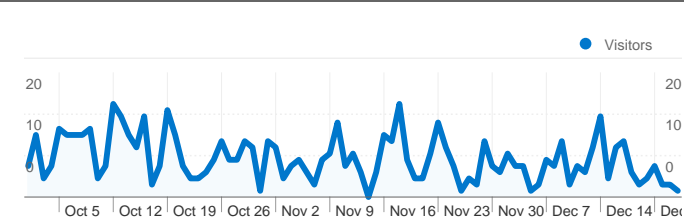

**Site Usage**

 **583** Visits

 **35.16%** Bounce Rate

 **2,244** Pageviews

 **00:02:22** Avg. Time on Site

 **3.85** Pages/Visit

 **36.54%** % New Visits

**Visitors Overview**

## 279 people visited this site

 **583** Visits

 **279** Absolute Unique Visitors

 **2,244** Pageviews

 **3.85** Average Pageviews

 **00:02:22** Time on Site

 **35.16%** Bounce Rate

 **36.54%** New Visits

**583 visits came from 6 countries/territories**

Site Usage

<b>Visits</b> <b>583</b> % of Site Total: 100.00%	<b>Pages/Visit</b> <b>3.85</b> Site Avg: 3.85 (0.00%)	<b>Avg. Time on Site</b> <b>00:02:22</b> Site Avg: 00:02:22 (0.00%)	<b>% New Visits</b> <b>36.54%</b> Site Avg: 36.54% (0.00%)	<b>Bounce Rate</b> <b>35.16%</b> Site Avg: 35.16% (0.00%)	
Country/Territory	Visits	Pages/Visit	Avg. Time on Site	% New Visits	Bounce Rate
United States	561	3.86	00:02:18	34.94%	34.40%
South Korea	14	4.71	00:05:56	71.43%	57.14%
India	5	1.80	00:00:42	80.00%	40.00%
Australia	1	1.00	00:00:00	100.00%	100.00%
Ghana	1	1.00	00:00:00	100.00%	100.00%
(not set)	1	2.00	00:01:24	100.00%	0.00%
1 - 6 of 6					

**Pages on this site were viewed a total of 2,244 times**

 **2,244** Pageviews

 **1,578** Unique Views

 **35.16%** Bounce Rate