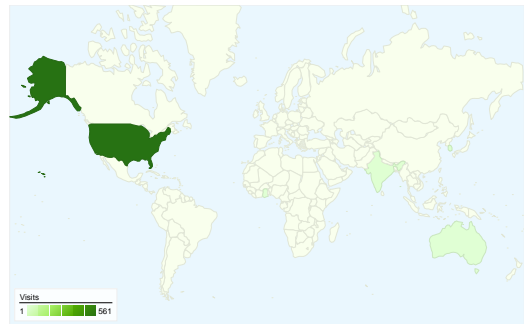

**Site Usage**

 **583** Visits

 **35.16%** Bounce Rate

 **2,244** Pageviews

 **00:02:22** Avg. Time on Site

 **3.85** Pages/Visit

 **36.54%** % New Visits

**Visitors Overview**

**Visitors**  
**279**

**Map Overlay world**

**Traffic Sources Overview**

- **Search Engines**  
295.00 (50.60%)
- **Direct Traffic**  
207.00 (35.51%)
- **Referring Sites**  
81.00 (13.89%)

**Content Overview**

**All traffic sources sent a total of 583 visits**

-  **35.51% Direct Traffic**
-  **13.89% Referring Sites**
-  **50.60% Search Engines**

- **Search Engines**  
295.00 (50.60%)
- **Direct Traffic**  
207.00 (35.51%)
- **Referring Sites**  
81.00 (13.89%)

**583 visits came from 6 countries/territories**

Site Usage

<b>Visits</b> <b>583</b> % of Site Total: 100.00%	<b>Pages/Visit</b> <b>3.85</b> Site Avg: 3.85 (0.00%)	<b>Avg. Time on Site</b> <b>00:02:22</b> Site Avg: 00:02:22 (0.00%)	<b>% New Visits</b> <b>36.54%</b> Site Avg: 36.54% (0.00%)	<b>Bounce Rate</b> <b>35.16%</b> Site Avg: 35.16% (0.00%)	
Country/Territory	Visits	Pages/Visit	Avg. Time on Site	% New Visits	Bounce Rate
United States	561	3.86	00:02:18	34.94%	34.40%
South Korea	14	4.71	00:05:56	71.43%	57.14%
India	5	1.80	00:00:42	80.00%	40.00%
Australia	1	1.00	00:00:00	100.00%	100.00%
Ghana	1	1.00	00:00:00	100.00%	100.00%
(not set)	1	2.00	00:01:24	100.00%	0.00%
1 - 6 of 6					